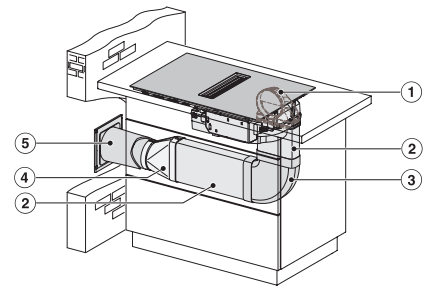

KMDA7272FL/FR, KMDA7473FL/FR – Installation variant
9 Exhaust air – drawing