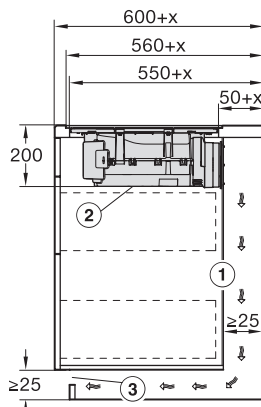

KMDA7473FL/FR – Operating options

KMDA7272FL, KMDA7473FL – flush – Installation drawing

KMDA7272FL, KMDA7473FL – Installation drawing

KMDA7272FL/FR, KMDA7473FL/FR, Exhaust air  
(Installation drawing)

KMDA7272FL, KMDA7473FL – Side view flush,  
Plug&Play – Installation drawing

KMDA7272FL, KMDA7473FL – Side view lying on top,  
Plug&Play – Installation drawing

KMDA7272FL, KMDA7473FL – Side view flush+X,  
Plug&Play – Installation drawing

KMDA7272FL, KMDA7473FL – Side view lying on top+X,  
Plug&Play – Installation drawing