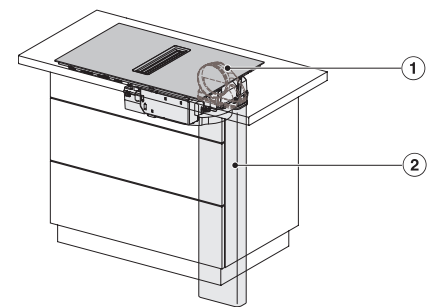

KMDA7473FL/FR – Operating options

KMDA7272FL, KMDA7473FL – flush – Installation drawing

KMDA7272FL, KMDA7473FL – Installation drawing

KMDA7272FL/FR, KMDA7473FL/FR, Exhaust air  
(Installation drawing)

KMDA7272FL, KMDA7473FL – Side view flush,  
Plug&Play – Installation drawing

KMDA7272FL, KMDA7473FL – Side view lying on top,  
Plug&Play – Installation drawing

KMDA7272FL, KMDA7473FL – Side view flush+X,  
Plug&Play – Installation drawing

KMDA7272FL, KMDA7473FL – Side view lying on top+X,  
Plug&Play – Installation drawing