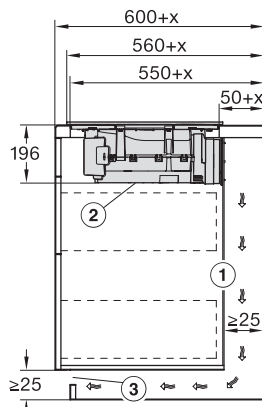

KMDA7473FL/FR – Operating options

KMDA7272FL, KMDA7473FL – flush – Installation drawing

KMDA7272FL, KMDA7473FL – Installation drawing

KMDA7272FL/FR, KMDA7473FL/FR, Exhaust air  
(Installation drawing)

KMDA7272FL, KMDA7473FL – Side view flush,  
Plug&Play – Installation drawing

KMDA7272FL, KMDA7473FL – Side view lying on top,  
Plug&Play – Installation drawing

KMDA7272FL, KMDA7473FL – Side view flush+X,  
Plug&Play – Installation drawing

KMDA7272FL, KMDA7473FL – Side view lying on top+X,  
Plug&Play – Installation drawing